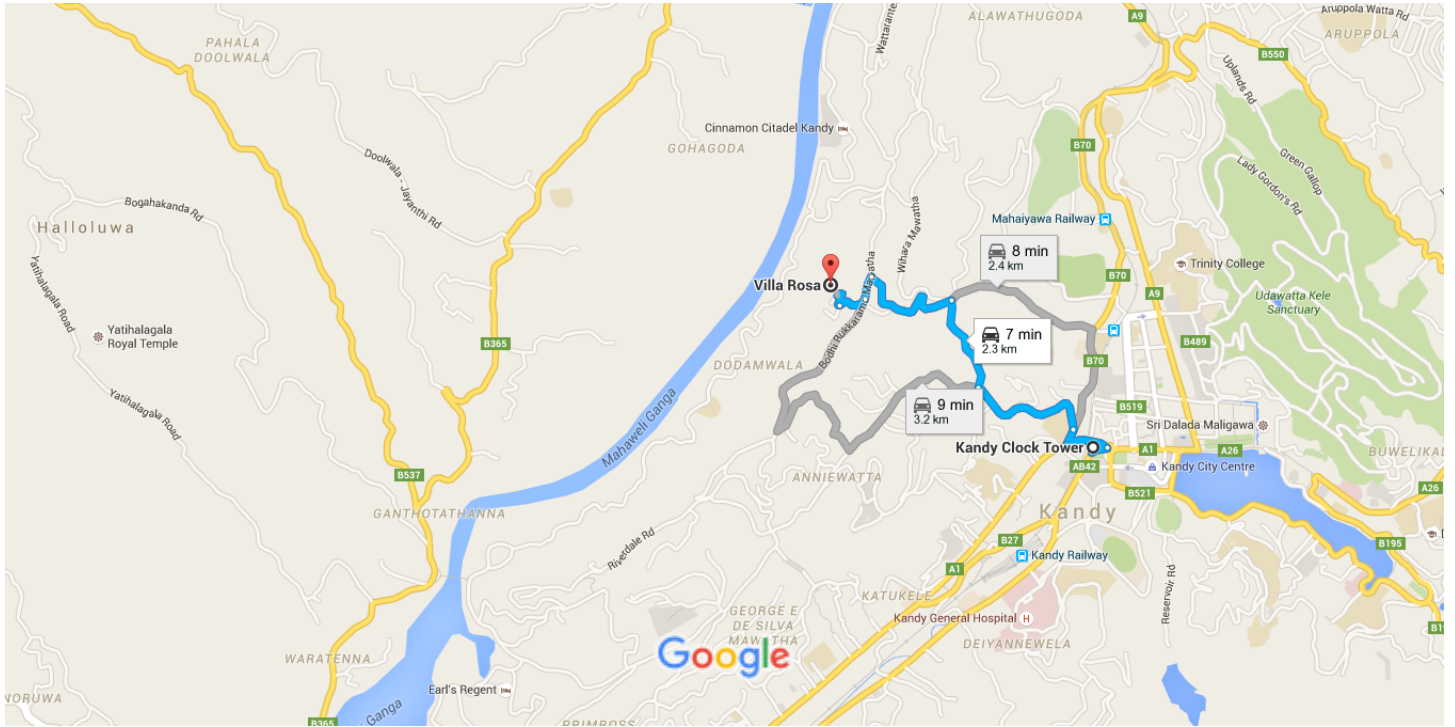

Kandy Clock Tower to Villa Rosa

Drive 2.3 km, 7 min

Map data ©2015 Google 500 m

via Sri Pushpadana Mawatha

7 min

7 min without traffic

2.3 km

via Wariyapola Sri Sumangala Mawatha

8 min

8 min without traffic

2.4 km

via Bodhi Rukkarama Mawatha

9 min

9 min without traffic

3.2 km